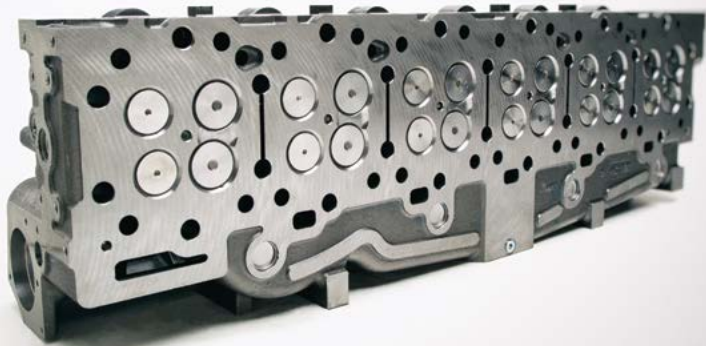

# PARTS REBATE MEDIUM DUTY ENGINES

**Program ID:** Level 1: FOC-ENG-3825 - Levels 2 & 3: NAT-ENG-3152

**Effective date:** January 1<sup>st</sup> to June 30<sup>th</sup>, 2019

**Offer:** Obtain 3 levels of progressive discounts on a medium duty engine.

## PROGRAM DETAILS:

Obtain a discount with the purchase of parts for engine 3126B, 3126E and C7 for over the counter or in shop sales according to the following levels:

- ▶ Level T1\* : Obtain a \$650 discount for the purchase of Cat parts totaling between \$7,750 to \$13,999, including a Precious Metals Kit or a short block.
- ▶ Level T2\* : Obtain a \$1,300 discount for the purchase of Cat parts totaling between \$14,000 and \$19,499, including a Platinum, Titanium or Long Block Precious Metals Kit.
- ▶ Level T3\* : Obtain a \$2,000 discount for the purchase of Cat parts totaling over \$19,500, including a Reman engine.